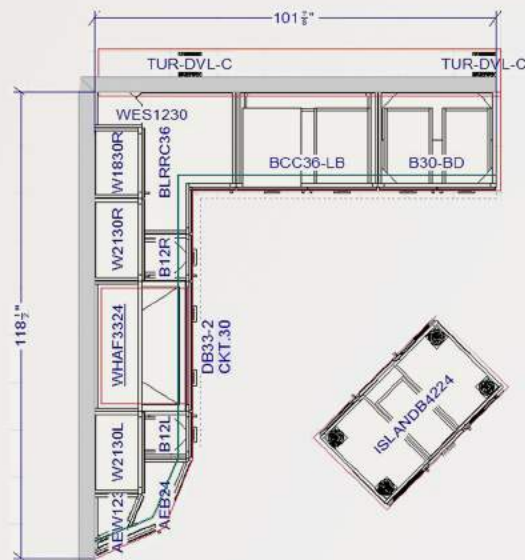

CODE: ZZ_KIT_00038

K-513

Dynasty Marco Cherry Autumn Coffee With Pinnacle Matching Island Display For Sale

Dynasty
by Omega

PRICE REDUCED!

**1 Display
Available!**

**Regular Price:
\$25,000.00**

**SALE PRICE:
\$7,999.99 N**