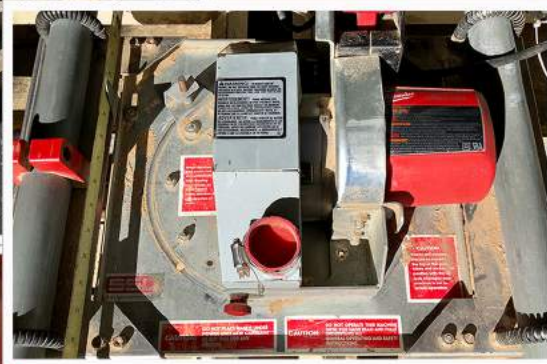

Used Milwaukee Model #6480-2 8 1/4" Panel Cut Off Saw For Sale

- Used
- Milwaukee Model #6480-20
- Wall Hung
- 8-1/4"
- Panel Cut Off Saw

1 Saw Available!

**Regular PRICE:
\$1,299.00**

**SALE PRICE:
\$799.00 N**