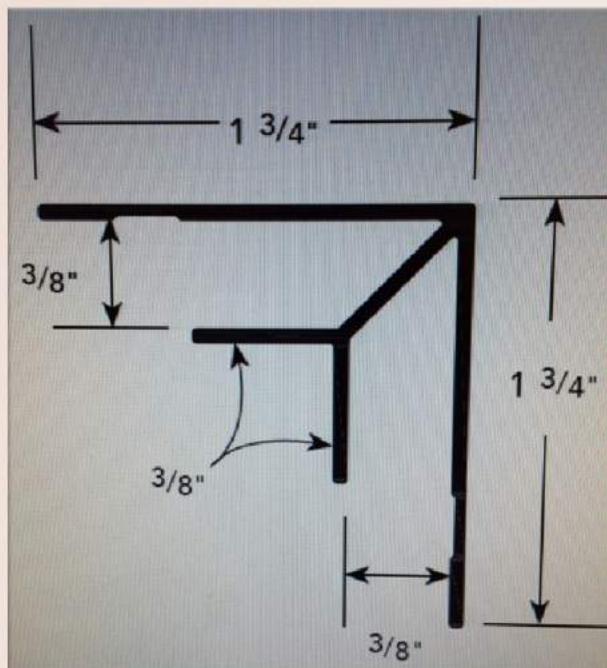

# Fry Reglet Metal Trims Integral Inside Corner For Sale

Regular Price:  
**\$50.00**

**SALE PRICE:**  
**\$30.00 N**

- Fry Reglet Metal Trims
- Used With Hardie Sheets
- Integral Inside Corner
- 3/8" x 10'