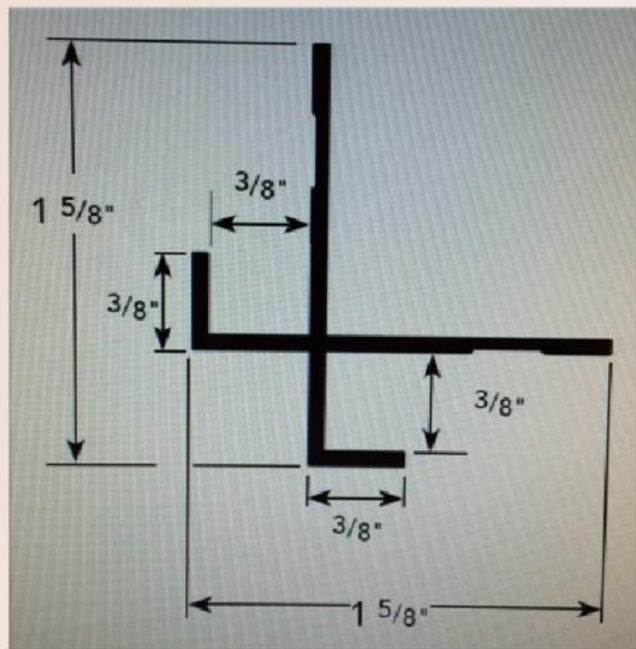

## Fry Reglet Metal Trims Outside Corner For Sale

Regular Price:  
**\$40.00**

**SALE PRICE:**  
**\$25.00 N**

- Fry Reglet Metal Trims
- Used With Hardie Sheets
- Outside Corner
- 3/8" x 120"

**2**  
**Available!**