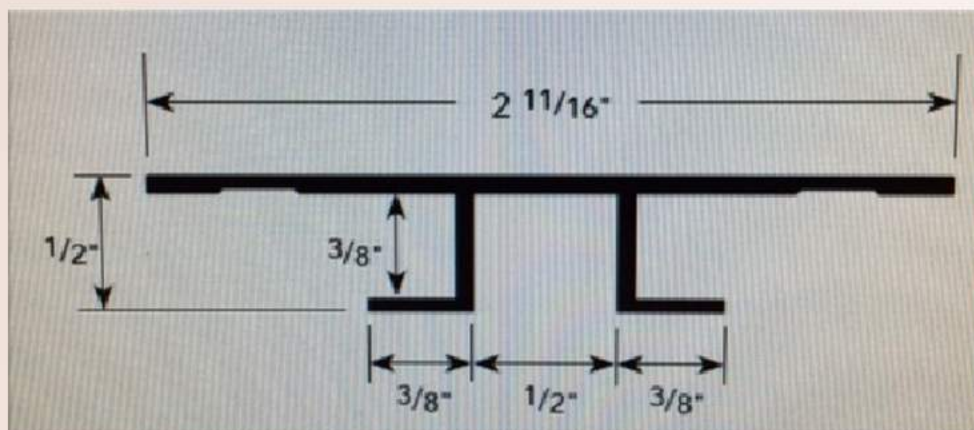

## Fry Reglet Metal Trims Vertical Moulding For Sale

- Fry Reglet Metal Trims
- Used With Hardie Sheets
- Vertical Moulding
- 1/2" x 120"

**Regular Price:**  
**\$50.00**

**SALE PRICE:**  
**\$28.00 N/EA.**