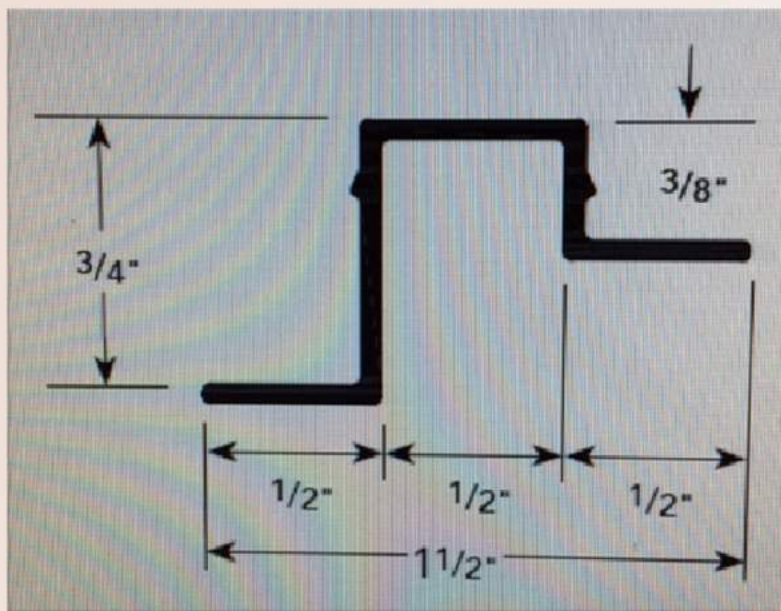

Fry Reglet Metal Trims Vertical Offset For Sale

Regular Price:
\$28.00

SALE PRICE:
\$17.00 N/EA.

- Fry Reglet Metal Trims
- Used With Hardie Sheets
- Vertical Offset
- 3/4" x 120"

7
Available!

Located in Belgrade