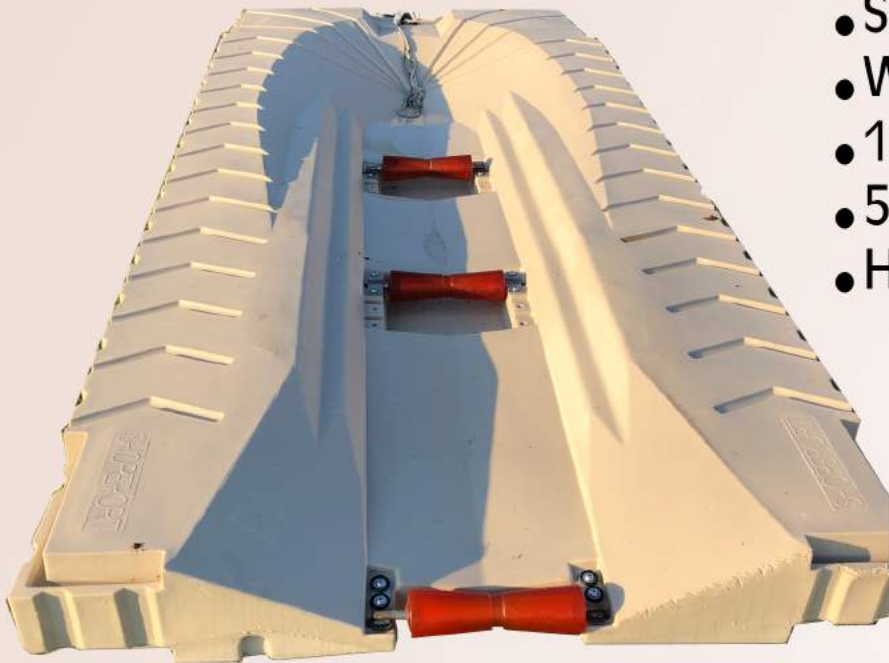

ZZ_WF_00001

SH-32

ShoreMaster Repaired Shoreport Watercraft Platform For Sale

- ShoreMaster Shoreport
- Watercraft Platform
- 1,150 LB Capacity
- 58" Wide x 138" Long
- Has Been Repaired

Regular Price:
\$1,539.00