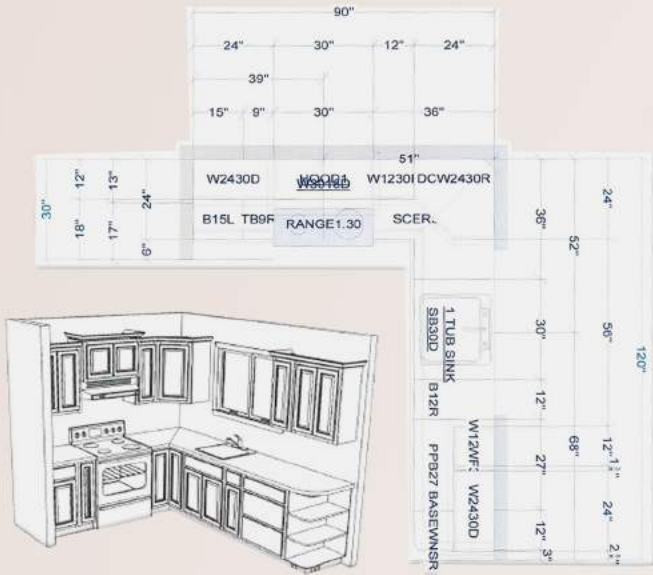

CODE: ZZ_KIT_00056

K-539

Kabinart™

Kabinart New Castle/Providence Kitchen Cabinet Display For Sale

- Kabinart New Castle/Providence Walls
- Cherry Wood
- Color: Toffee
- Black Sink Base & Wall Over Stove
- Kitchen Cabinet Display
- COUNTERTOP, SINK & FAUCET NOT INCLUDED
- STOVE NOT INCLUDED

Regular Price:
\$11,097.00

SALE PRICE:
\$3,699.99 N

**DISPLAY SOLD
AS IS, WHERE IS**

**Delivery
Extra**

**1 Display
Available!**

**Hammond
Lumber Company**

Located in Greenville

Contact Kelly Noyes in
Greenville at 695-4583 Ext. 116 or
Toll Free: 1-800-439-4785
For More Information