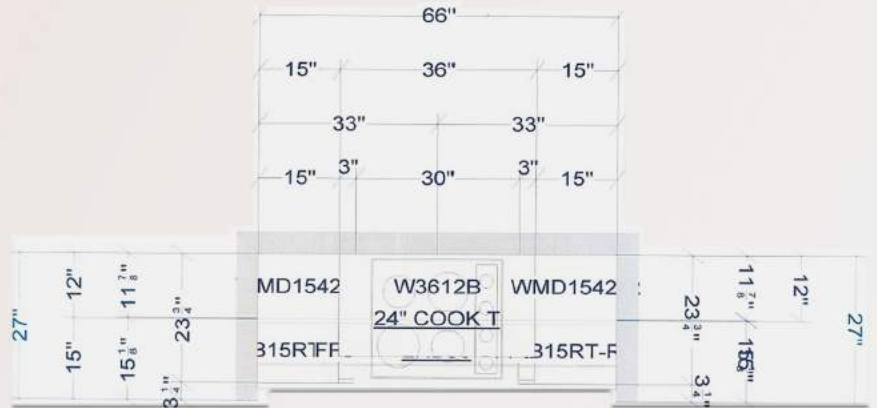

# Wolf Westbury Oak Saddle Kitchen Cabinet Display for Sale

**Regular Price:**  
**\$4,131.00**

**SALE PRICE:**  
**\$1,969.99 N**

- Wolf Select Westbury
- Wood: Oak
- Color: Saddle
- Cabinet Display
- **COUNTERTOP & APPLIANCES NOT INCLUDED**