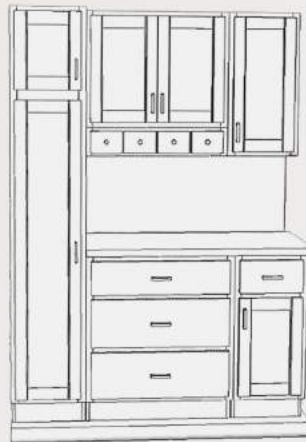

CODE: ZZ_KIT_00058

K-541

Dover Woods
C A B I N E T R Y

Dover Woods Natural Shaker Framed Pine W/Country Blue Apothecary Drawers Kitchen Display for Sale

Regular Price:
\$2,607.00

SALE PRICE:
\$1,459.99 N

- Dover Woods
- Natural Shaker Framed Pine
- Country Blue Apothecary Drawers
- W3024 With Moulding
- COUNTERTOP INCLUDED**