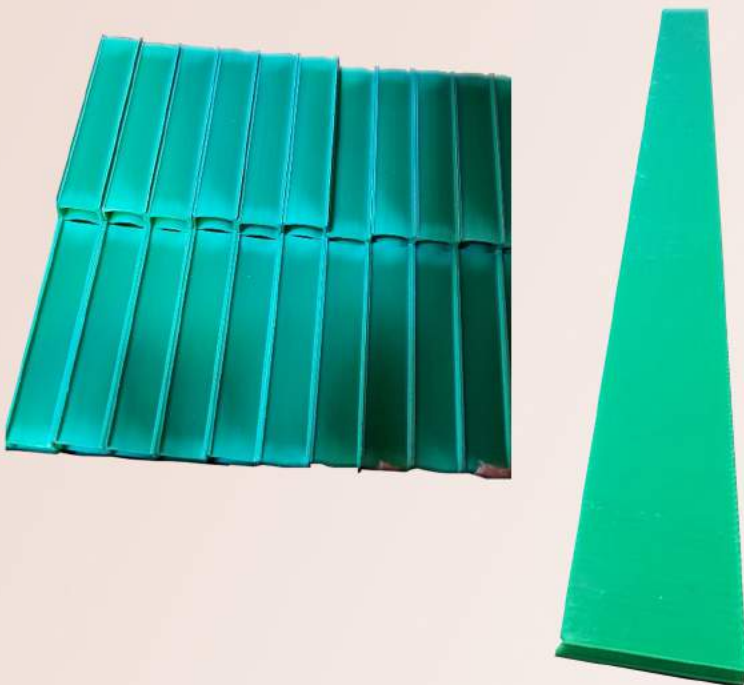

Nichiha 1/4" x 48" Corrugated Shim For Sale

- Nichiha 1/4" x 48"
- Corrugated Shim
- FS1005
- 50/Box
- **SOLD BY BOX ONLY**

Regular Price:
\$125.00

SALE PRICE:
\$60.00 N/BOX

**1 Box
Available!**

Located in Belgrade