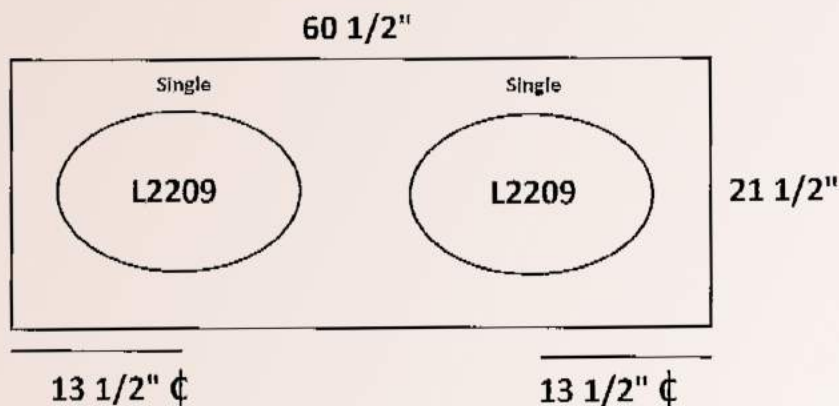

LG Hausys *Viatera*[®]

LG-Viatera Everest Premium Series Quartz Vanity Top For Sale

Mount Bowls

- LG-Viatera Premium Series
- Everest
- Double Bowl
- 60 1/2" Wide x 21 1/2" Deep
- Single Stem Bored
- 4" Tall Backsplash & Right End
- Quartz Top

Regular Price:
\$1,688.88

SALE PRICE:
\$1,319.99 N

**1 Vanity Top
Available!**

Located in Belgrade

**Hammond
Lumber Company**

Contact Lori Witham in
Belgrade at 495-1104 or
Toll Free: 1-800-439-2354
For More Information