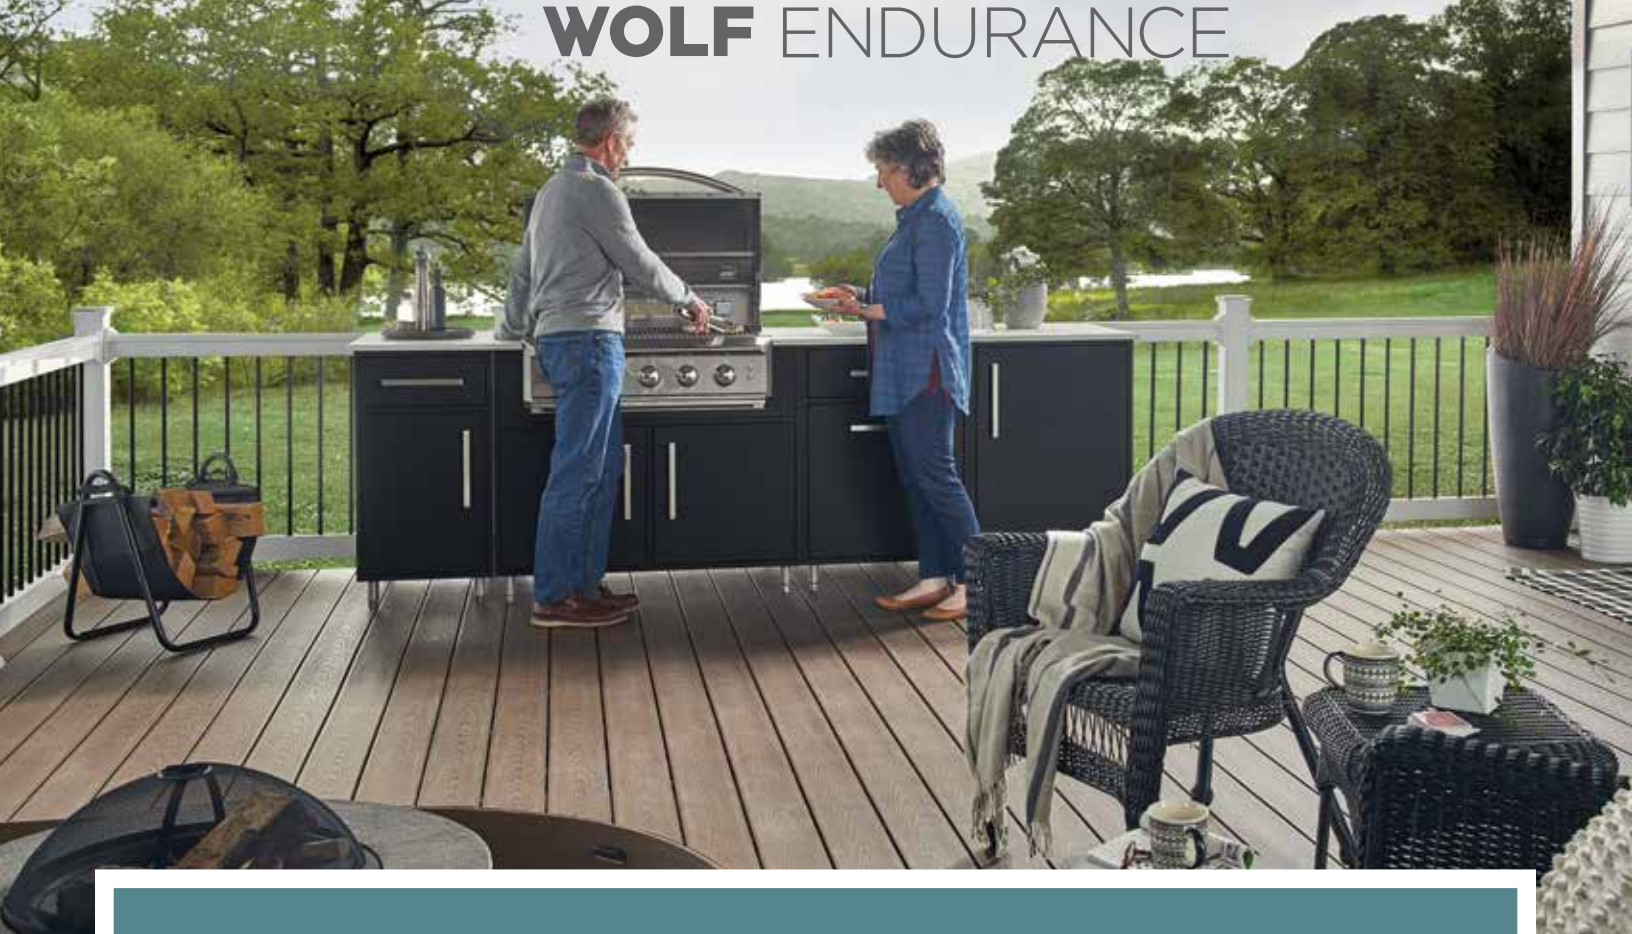

WOLF ENDURANCE

SUMMER SAVINGS

Now through October 30, 2020

Save up to 10% on your **wolf endurance** order and make your exterior entertainment space the envy of all your friends. Endurance is durable, easy to install and will hold tough against Maine weather!