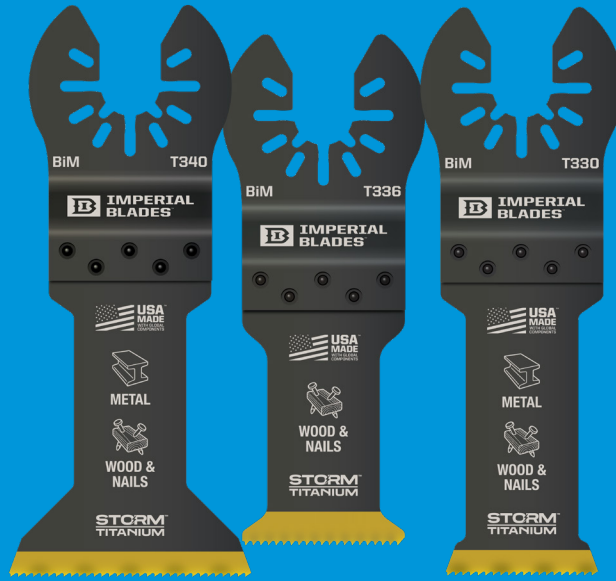

21 LOCATIONS ACROSS MAINE
HAMMONDLUMBER.COM

IMPERIAL BLADES SPECIAL AT HAMMOND LUMBER COMPANY

IBOAT340 (1) IBOAT336 (1) IBOAT330 (1)

~~\$34.99~~
\$22.99

ONE FIT™ STORM TITANIUM METAL/WOOD 3PC VARIETY PACK (IBOATV-3)

OFFER VALID 4/12/21 - 4/30/21. WHILE SUPPLIES LAST.

EVERY TOOL. EVERY USER. EVERY APPLICATION.

Imperial Blades is dedicated to providing quality solutions for every oscillating multi-tool user. With tool fitment compatibility for every brand, our innovative 160+ blades power through the widest range of applications whether it's on the jobsite or at home.